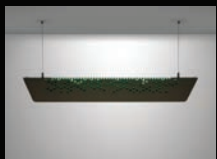

**MOUNTING OPTIONS**

Adjustable cable lengths allows for a variety of installation situations.

**Low ceiling**

2.1m off the ground minimum

**High ceiling**

2.1m off the ground minimum

**Gable roof**

2.1m off the ground minimum