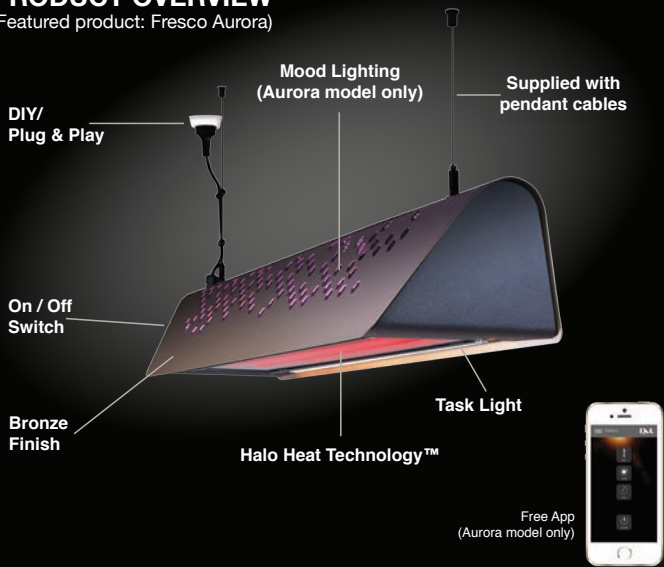

**IXL** fresco<sup>®</sup>  
since 1858  
**NOVA**

**2 YEAR IN HOME WARRANTY**

transform your outdoors year-round

**HALO HEAT™ TECHNOLOGY | TASK LIGHT | MOOD LIGHT**

An outdoor entertaining appliance like no other, IXL Fresco Aurora combines ambient infrared heat, task lighting and mood lighting in one stylishly designed unit. Each function can be effortlessly controlled via an optional remote control or a free app available to download from the iTunes App Store or Google Play. Designed to be suspended from flat or gabled roofs, IXL Fresco Aurora is ideal for external dining areas, verandas and balconies and will transform your outdoors into a cosy, ambient space - all year round.

**PRODUCT OVERVIEW**

(Featured product: Fresco Aurora)

**HALO HEAT™ TECHNOLOGY**

Rapid warmth via medium-wave, infrared, carbon fibre elements. Heats people and objects efficiently. Not affected by wind.

**TASK LIGHT**

2 x 16W dimmable LED strip lights provide instant, bright illumination.

**MOOD LIGHT**

Programmable coloured mood lights shine through to enhance the ambience of your entertainment area.

**TIMER**